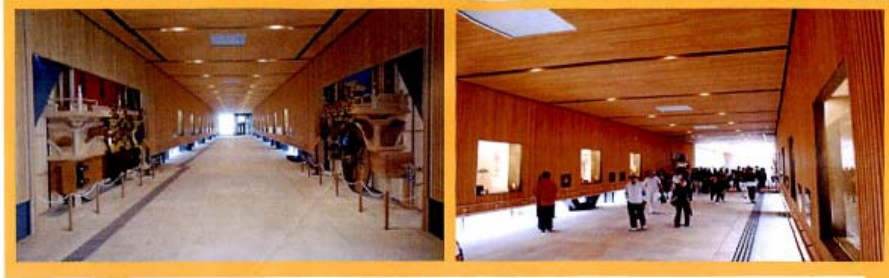

Location of free shuttle bus stop at JR takayama station

(In front of west gate at JR takayama station)