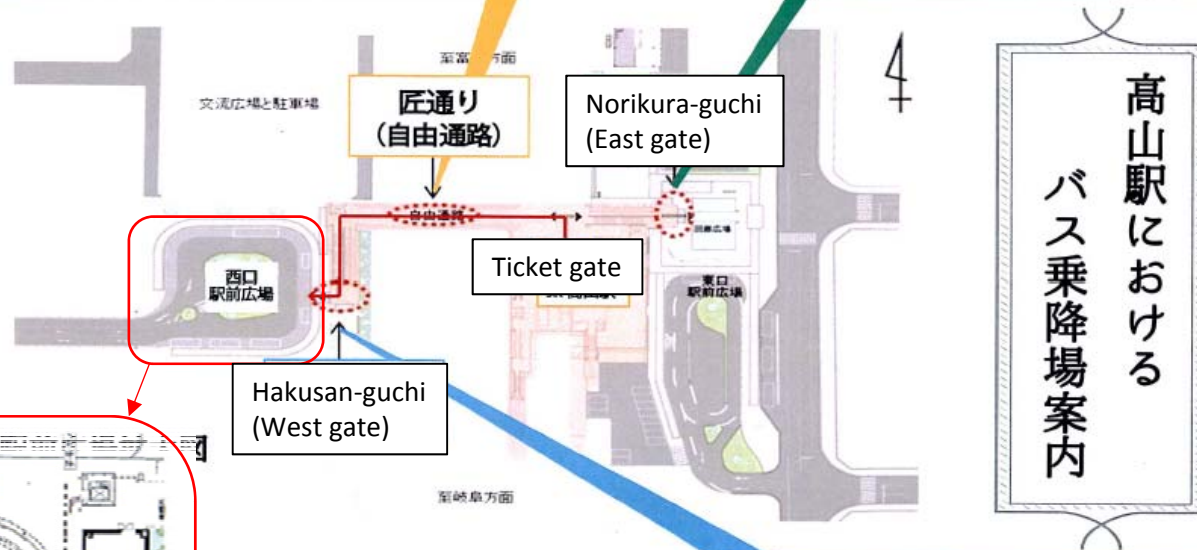

Time table

Morning on October 3 and 4, 2019

From JR takayama station		
	Max. Passenger	Destination
7:40	25	Venue
7:50	45	Venue
8:00	45	Venue
8:10	25	Venue
8:20	45	Venue
8:30	45	Venue
8:40	25	Venue
8:50	45	Venue
9:10	25	Venue
9:20	45	Venue

* First session will start at 9:00 on October 3 and 4.

Evening on October 3, 2019

From Venue		
	Max. Passenger	Destination
17:50	45	JR Takayama station
17:55	25	JR Takayama station
18:00	45	JR Takayama station
18:20	45	JR Takayama station
18:25	25	JR Takayama station
18:30	45	JR Takayama station
19:15—19:30	45	JR Takayama station
20:05	25	JR Takayama station
20:05	45	JR Takayama station

Evening on October 4, 2019

From Venue		
	Max. Passenger	Destination
17:00	45	JR Takayama station
17:00	25	JR Takayama station
17:00	45	JR Takayama station
17:30	45	JR Takayama station
17:30	25	JR Takayama station
17:30	45	JR Takayama station
18:30	45	JR Takayama station
18:45	45	JR Takayama station
19:00	25	JR Takayama station

Location of free shuttle bus stop at JR takayama station

(In front of west gate at JR takayama station)

JR takayama station
(west gate)

Location of shuttle bus stop at Venue (Hida Earth Wisdom Center)